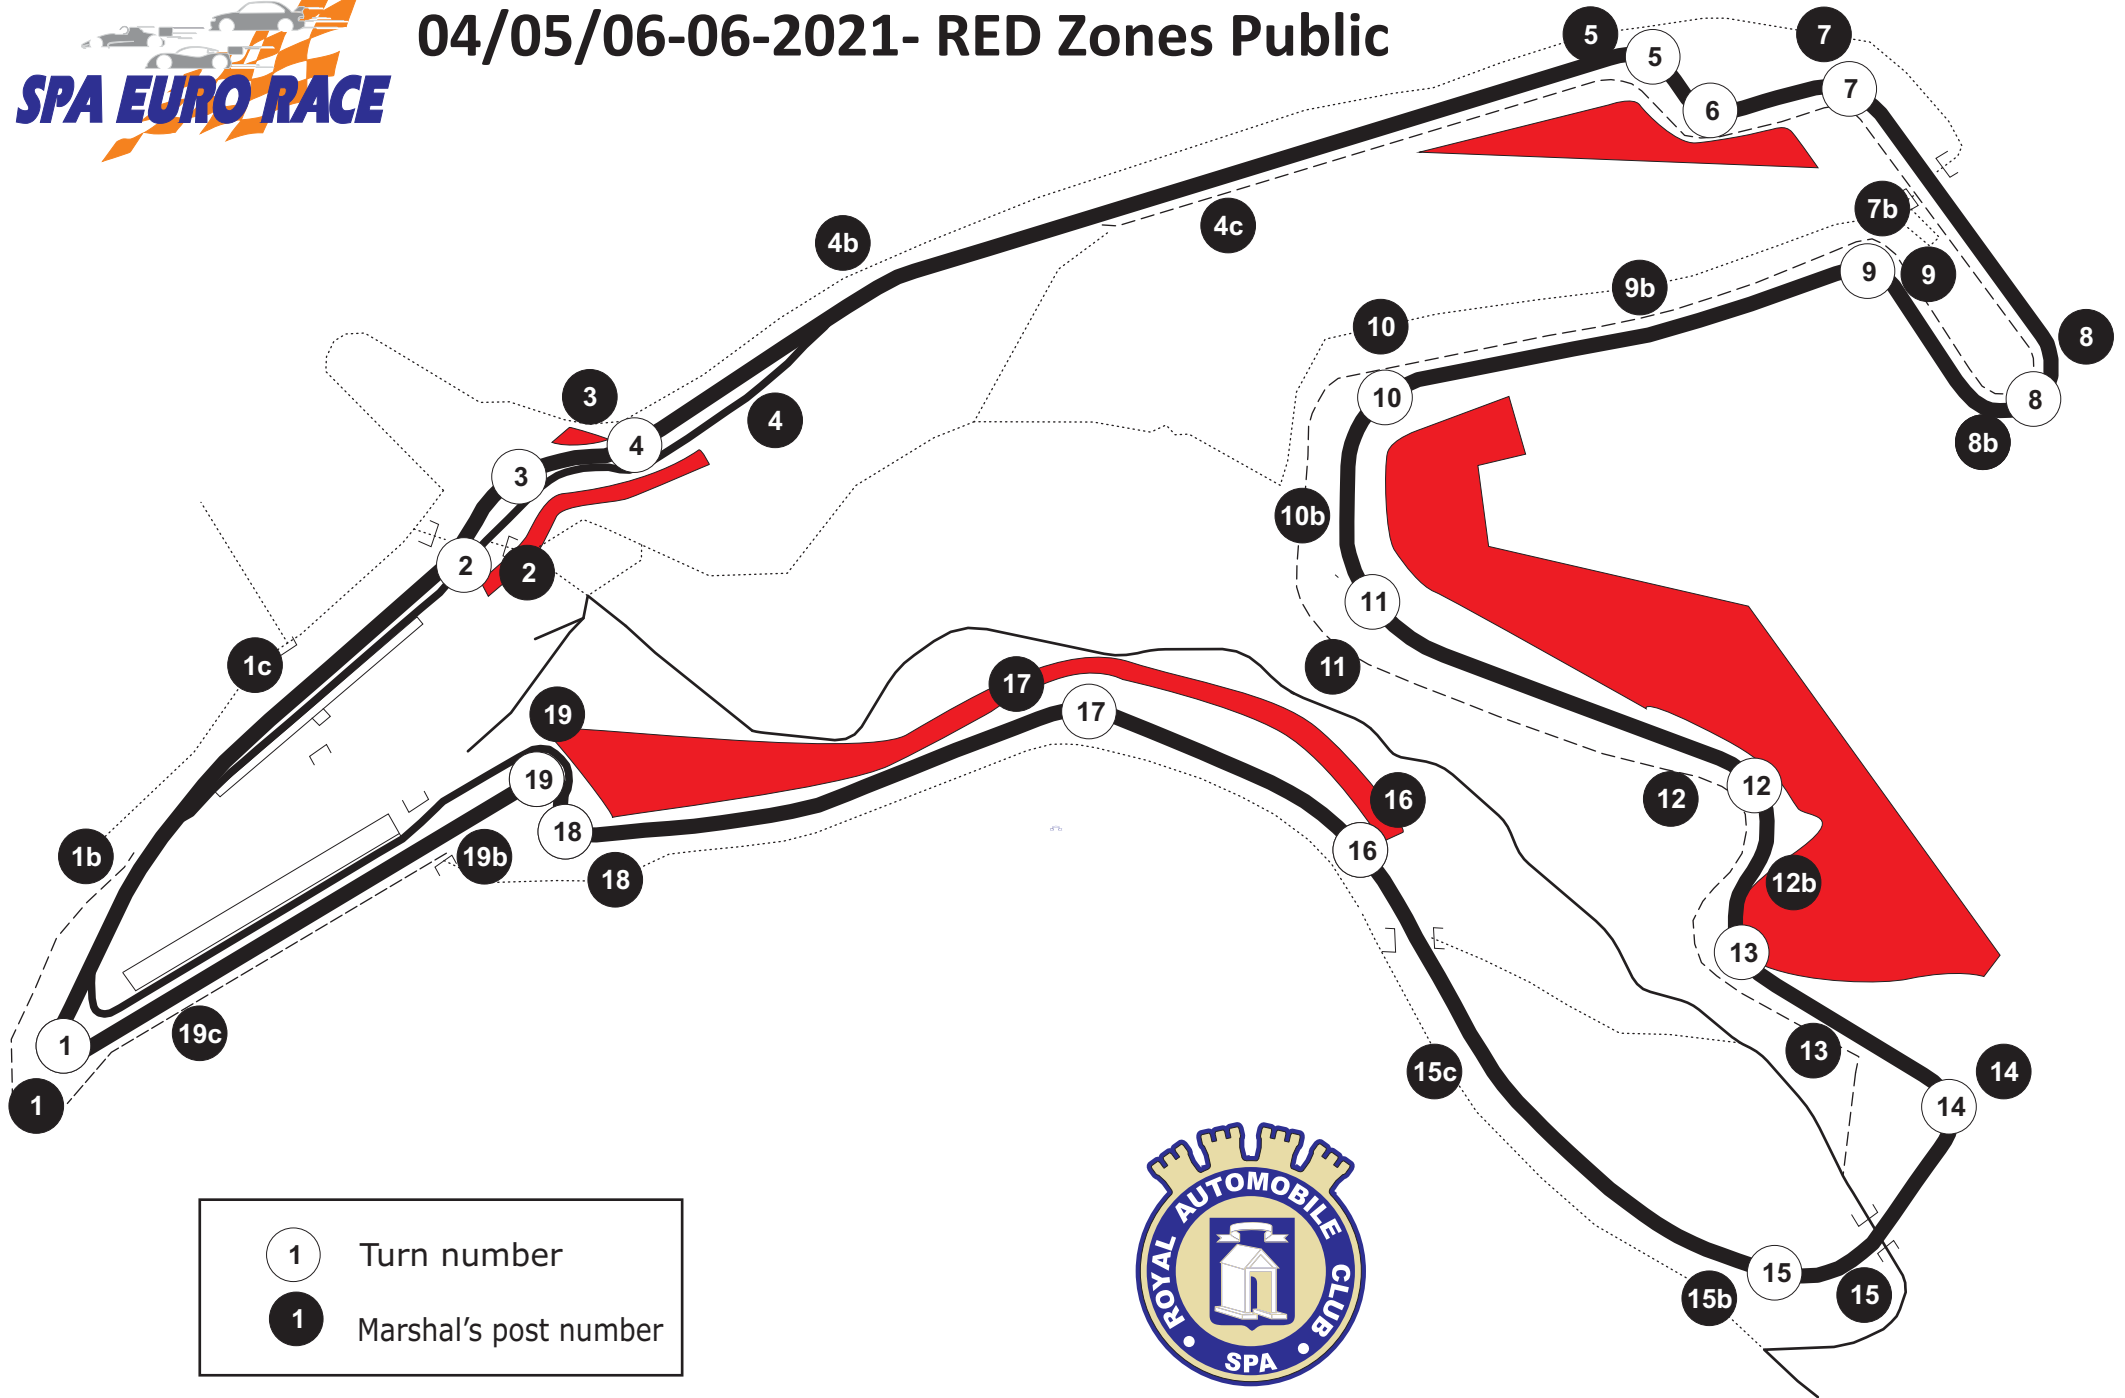

# 04/05/06-06-2021- RED Zones Public

- ① Turn number
- 1 Marshal's post number